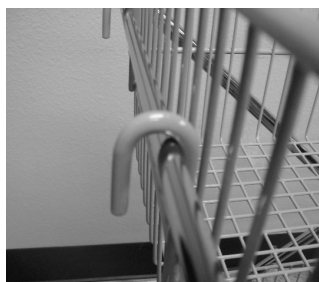

R&B Wire Products, Inc.

ASSEMBLY INSTRUCTIONS

500 DELUXE UTILITY CART

NO TOOLS REQUIRED

- 1) Place frame on the floor with all 4 wheels down.

- 2) While lifting the long handle, slide the Bottom Basket (4 hooks on the bottom) between the legs of the frame. Hook one end of the basket on the support bar. Lift the handle high enough to hook the other end of the basket on the opposite side of the frame. Lower the handle so that the frame spreads apart and locks the Bottom Basket into place.

- 3) Place the pins of the Top Basket into the holes of the tabs. Place the hooks over the support bar. Your Utility Cart is now ready to use.

2902 W. Garry, Santa Ana, California 92704
714/549-3355 • 800/634-0555 Toll Free • Fax 714/549-0625
E-mail: sales@rbwire.com www.rbwire.com